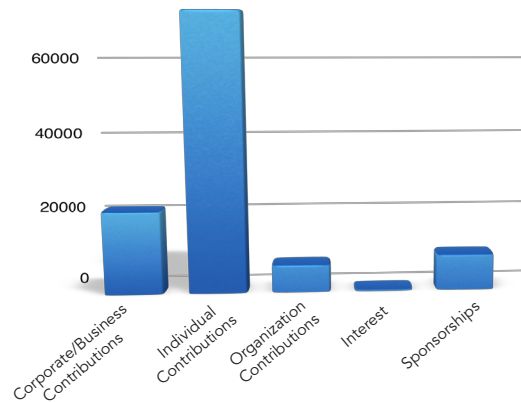

It is in our best interest to invest in student achievement and tomorrow's leadership.

VISION

The Tacoma and Pierce County African American community envisions a world where all children can learn if the process of learning is supported and reinforced by caring adults.

PROGRAM

Established in 1995, the Elizabeth Wesley Youth Merit Incentive Award Program was created to recognize and honor African American youth achievement in Tacoma and Pierce County. Academic excellence, community involvement, and good citizenship are honored with an incentive award of \$350. Youth in 9th, 10th and 11th grades are eligible for an award each year at our annual community celebration on the third Saturday of September.

Elizabeth Wesley

Youth Merit Incentive Award Program

TOUCHING TOMORROW TODAY
One Student At A Time

Report to the Community
Celebrating Academic Excellence

Program Year Ending
2018

Revenue/Expense Report

January–December 31, 2018

2018 Revenue

Corporate/Business Contributions	21,600
Individual Contributions	72,077
Organization Contributions	7,239
Interest Income	349
Scholarships	9,500
Total Revenue	\$110,765

2018 Expenses

Operating Expenses	32,063
Incentive Awards	69,650
Scholarships Paid	8,750
Total Expenses	\$102,588
Net Revenue	\$7,828