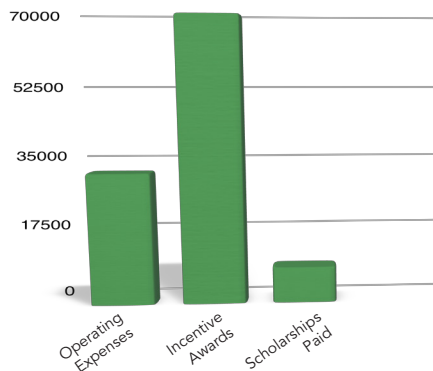

PROGRAM

Established in 1995, the Elizabeth Wesley Youth Merit Incentive Award Program was created to recognize and honor African American youth achievement in Tacoma and Pierce County. Academic excellence, community involvement, and good citizenship are honored with an incentive award of \$350. Youth in 9th, 10th and 11th grades are eligible for an award each year at our annual community celebration on the third Saturday of September.

Elizabeth Wesley

Youth Merit Incentive Award Program

TOUCHING TOMORROW TODAY
One Student At A Time

Report to the Community
Celebrating Academic Excellence

Program Year Ending
2018

Revenue/Expense Report

January–December 31, 2018

2018 Revenue

Corporate/Business Contributions	21,600
Individual Contributions	72,077
Organization Contributions	7,239
Interest Income	349
Scholarships	9,500
Total Revenue	\$110,765

2018 Expenses

Operating Expenses	32,063
Incentive Awards	69,650
Scholarships Paid	8,750
Total Expenses	\$102,588
Net Revenue	\$7,828